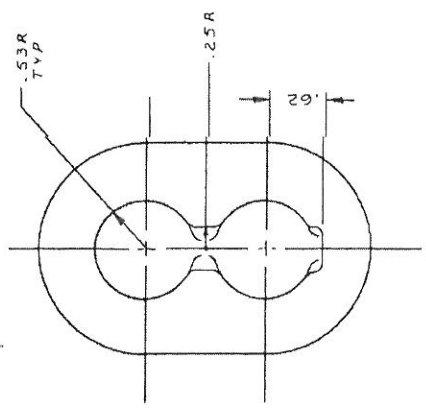

PATTERN CHART	
DESCRIPTION	11992 RC
PART NO.	11992 RC
PLATE TO PATTERNS	

MATERIAL: Aluminum
 PLEASE QUOTE IN
 A360A380A390A413

CASTINGS TO BE WATER TIGHT
 TO 150 PSI

DATE	DESCRIPTION	DATE	REVISION NO.
10-9-90	REV		