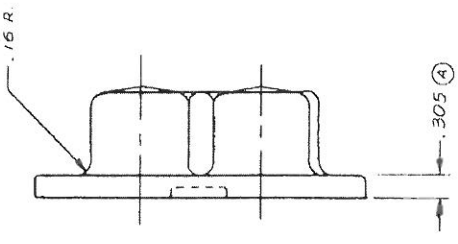

PATTERN CHART	
DESCRIPTION	11992 RC
PART NO.	11992 RC
PLATE TO PATTERNS	

MATERIAL: Aluminum
 PLEASE QUOTE IN
 A360A380A390A413

CASTINGS TO BE WATER TIGHT
 TO 150 PSI

DATE	DESCRIPTION	DATE	REVISION NO.
10-9-90	REV		

SHERWOOD
 A DIVISION OF HYPO CORPORATION
 821 E. JEFFERSON AVE. - DETROIT, MICHIGAN 48207
 TEL: 313-962-4178 FAX: 313-962-4179
 COVER GEAR PUMP

EX 7899-11380