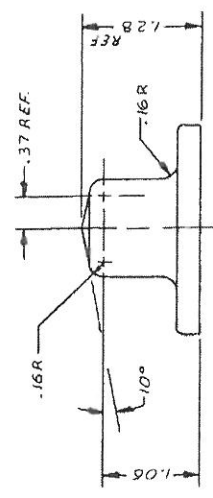

PATTERN CHART	
DESCRIPTION	11992 RC
PART NO.	11992 RC
PLATE TO PATTERNS	

MATERIAL: Aluminum
 PLEASE QUOTE IN
 A360A380A390A413

CASTINGS TO BE WATER TIGHT
 TO 150 PSI

DATE	DESCRIPTION	DATE	REVISION NO.
10-9-90	REV		