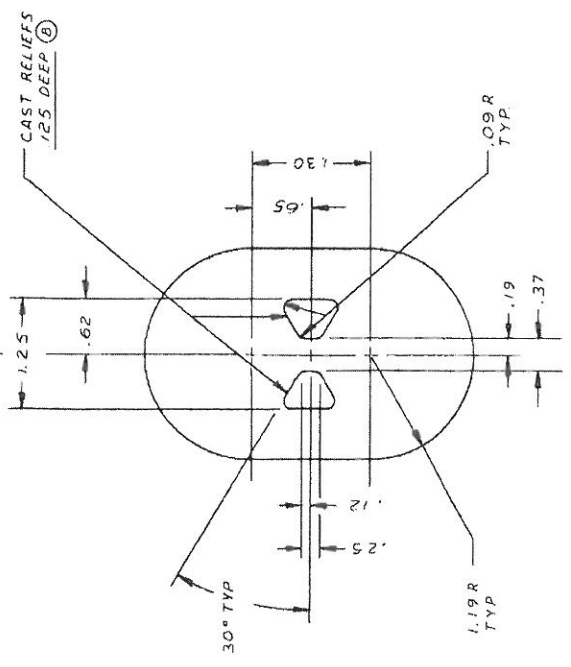

PATTERN CHART	
DESCRIPTION	11992 RC
PART NO.	11992 RC
PLATE TO PATTERNS	

MATERIAL: Aluminum
 PLEASE QUOTE IN
 A360A380A390A413

CASTINGS TO BE WATER TIGHT
 TO 150 PSI

DATE	DESCRIPTION	DATE	REVISION NO.
10-9-90	REV		