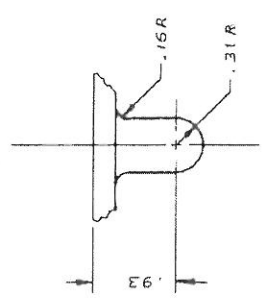

PATTERN CHART	
DESCRIPTION	11992 RC
PART NO.	11992 RC
PLATE TO PATTERNS	

MATERIAL: Aluminum
 PLEASE QUOTE IN
 A360A380A390A413

CASTINGS TO BE WATER TIGHT
 TO 150 PSI

DATE	DESCRIPTION	DATE	REVISION NO.
10-9-90	REV		